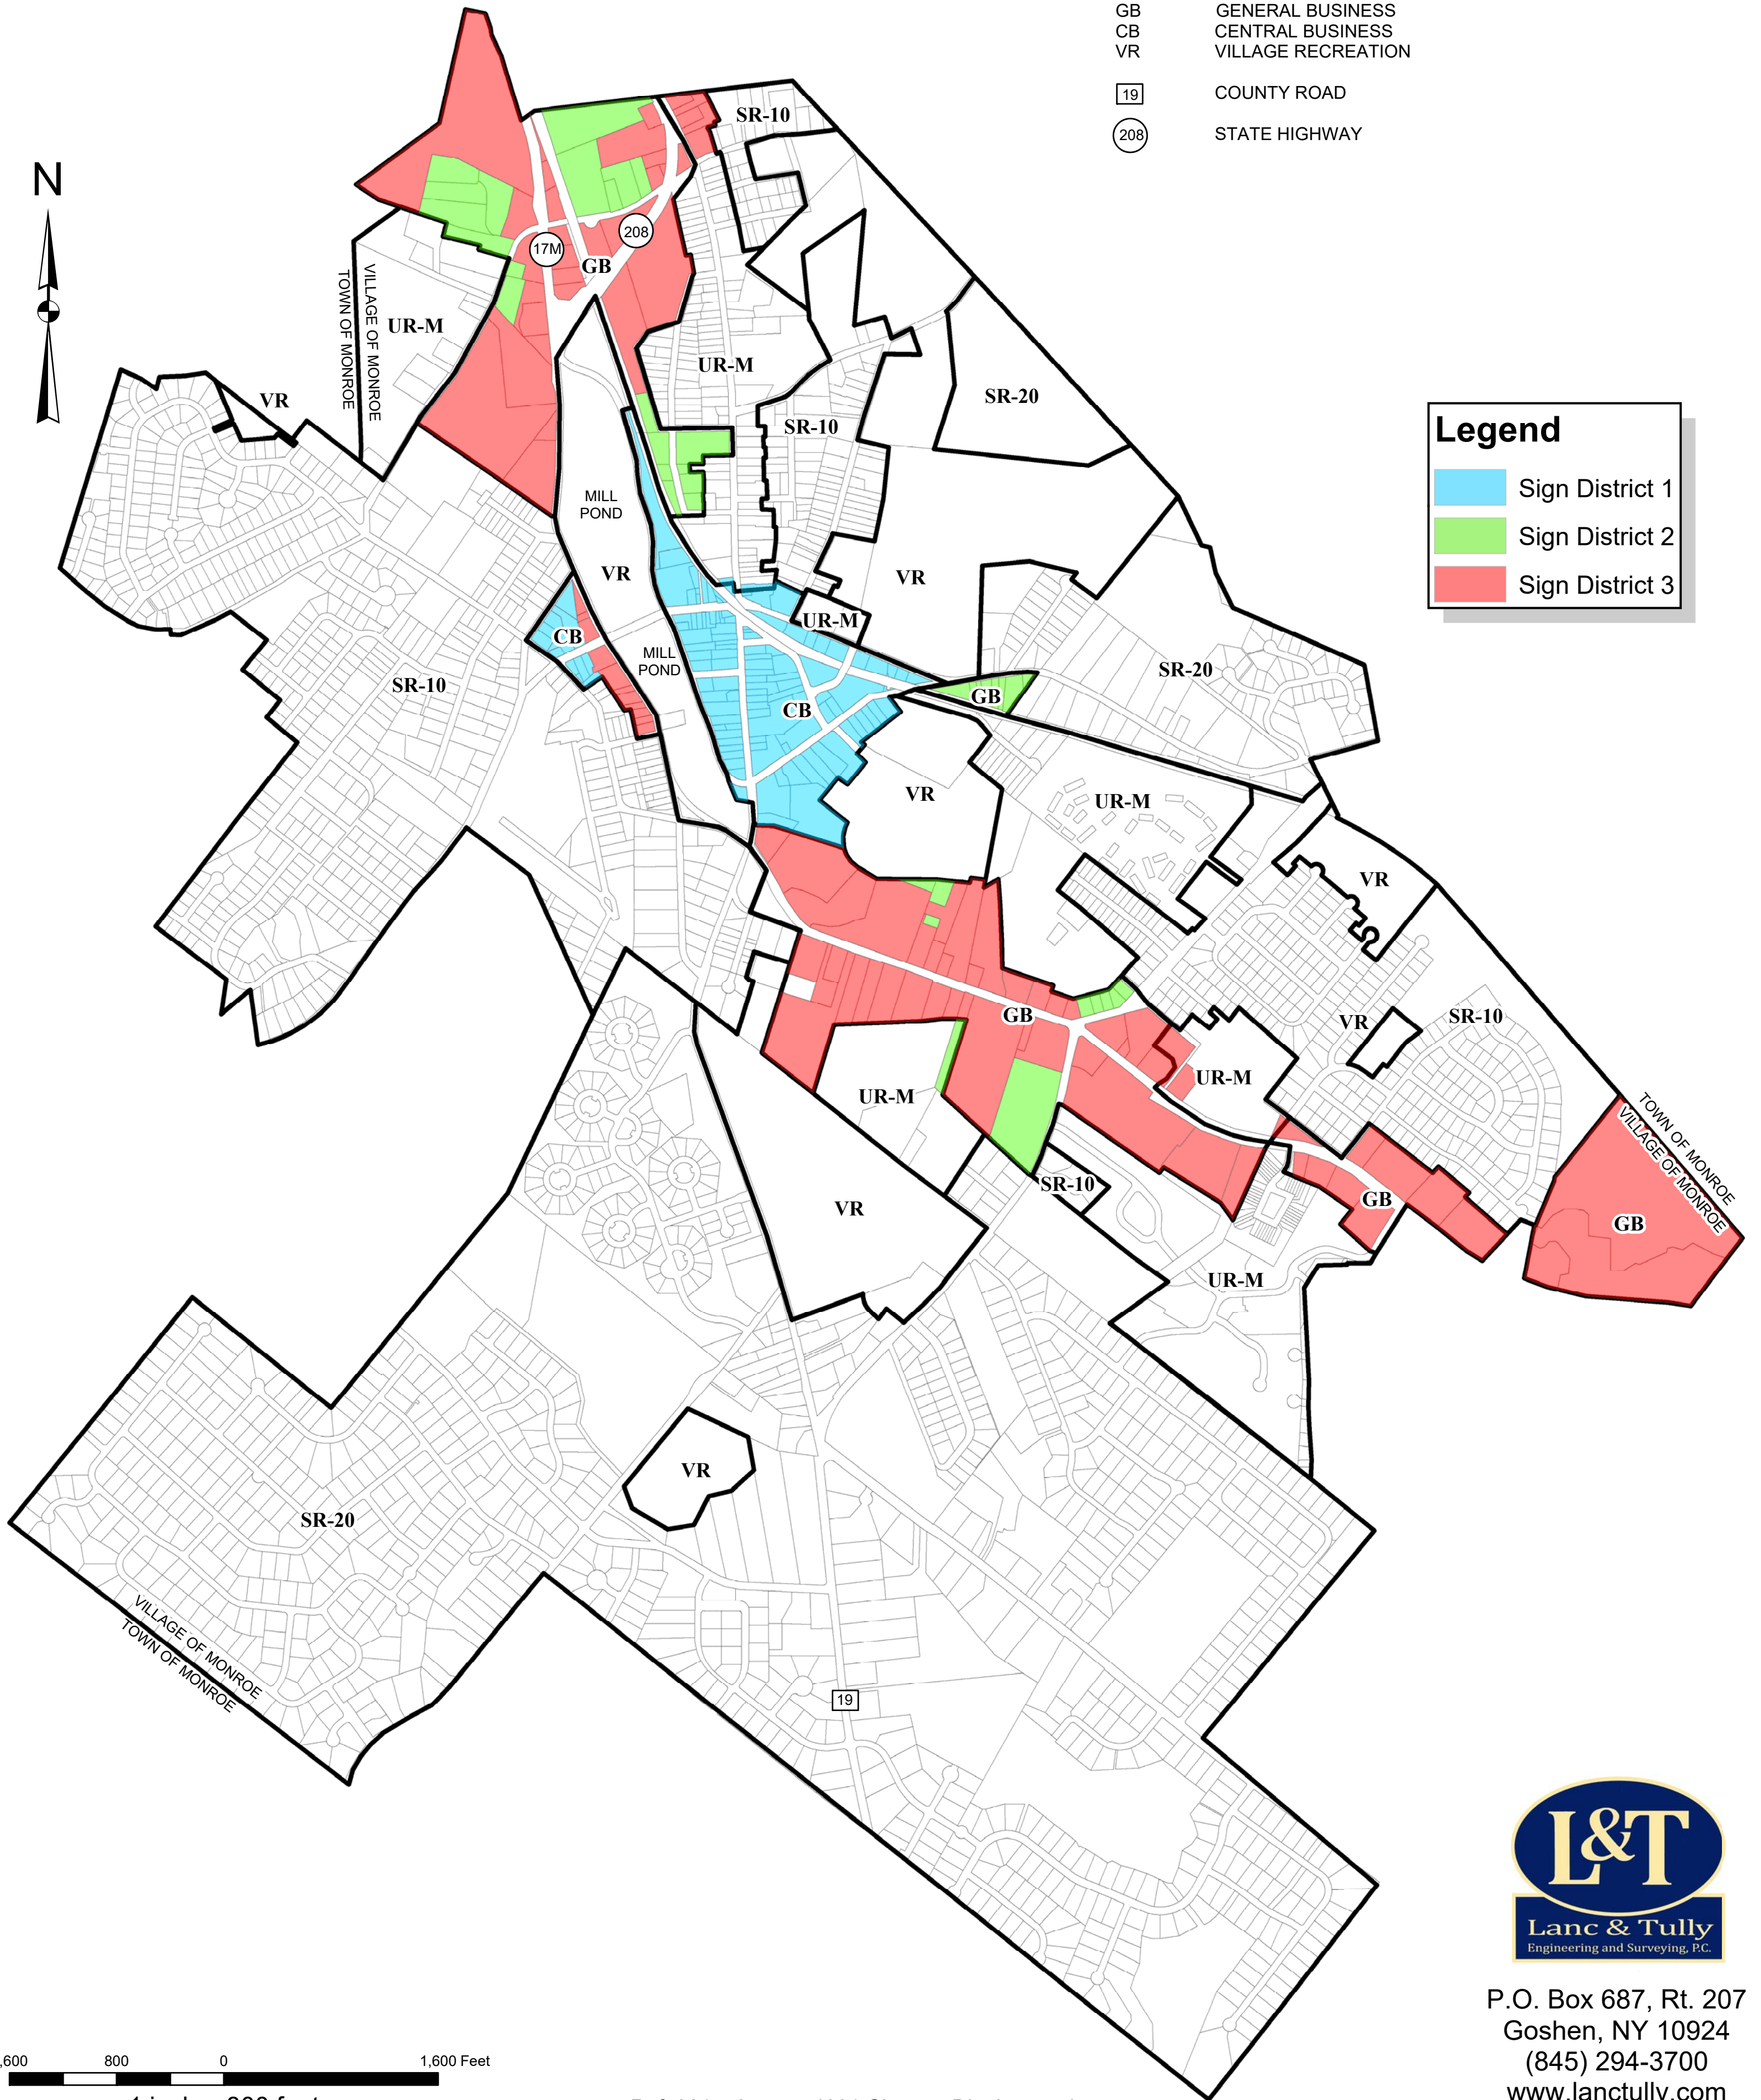

SIGNAGE DISTRICT MAP

VILLAGE OF MONROE

ORANGE COUNTY, NEW YORK

ADOPTED: _____

ZONING DISTRICTS

- SR-20 SUBURBAN RESIDENTIAL
- SR-10 SUBURBAN RESIDENTIAL
- UR-M URBAN RESIDENTIAL MULTI-FAMILY
- GB GENERAL BUSINESS
- CB CENTRAL BUSINESS
- VR VILLAGE RECREATION

- 19 COUNTY ROAD
- 208 STATE HIGHWAY

Legend

- Sign District 1
- Sign District 2
- Sign District 3

1,600 800 0 1,600 Feet

1 inch = 800 feet

Ref: 921558 - zone4001-Signage Districts.mxd

P.O. Box 687, Rt. 207
 Goshen, NY 10924
 (845) 294-3700
 www.lanctully.com